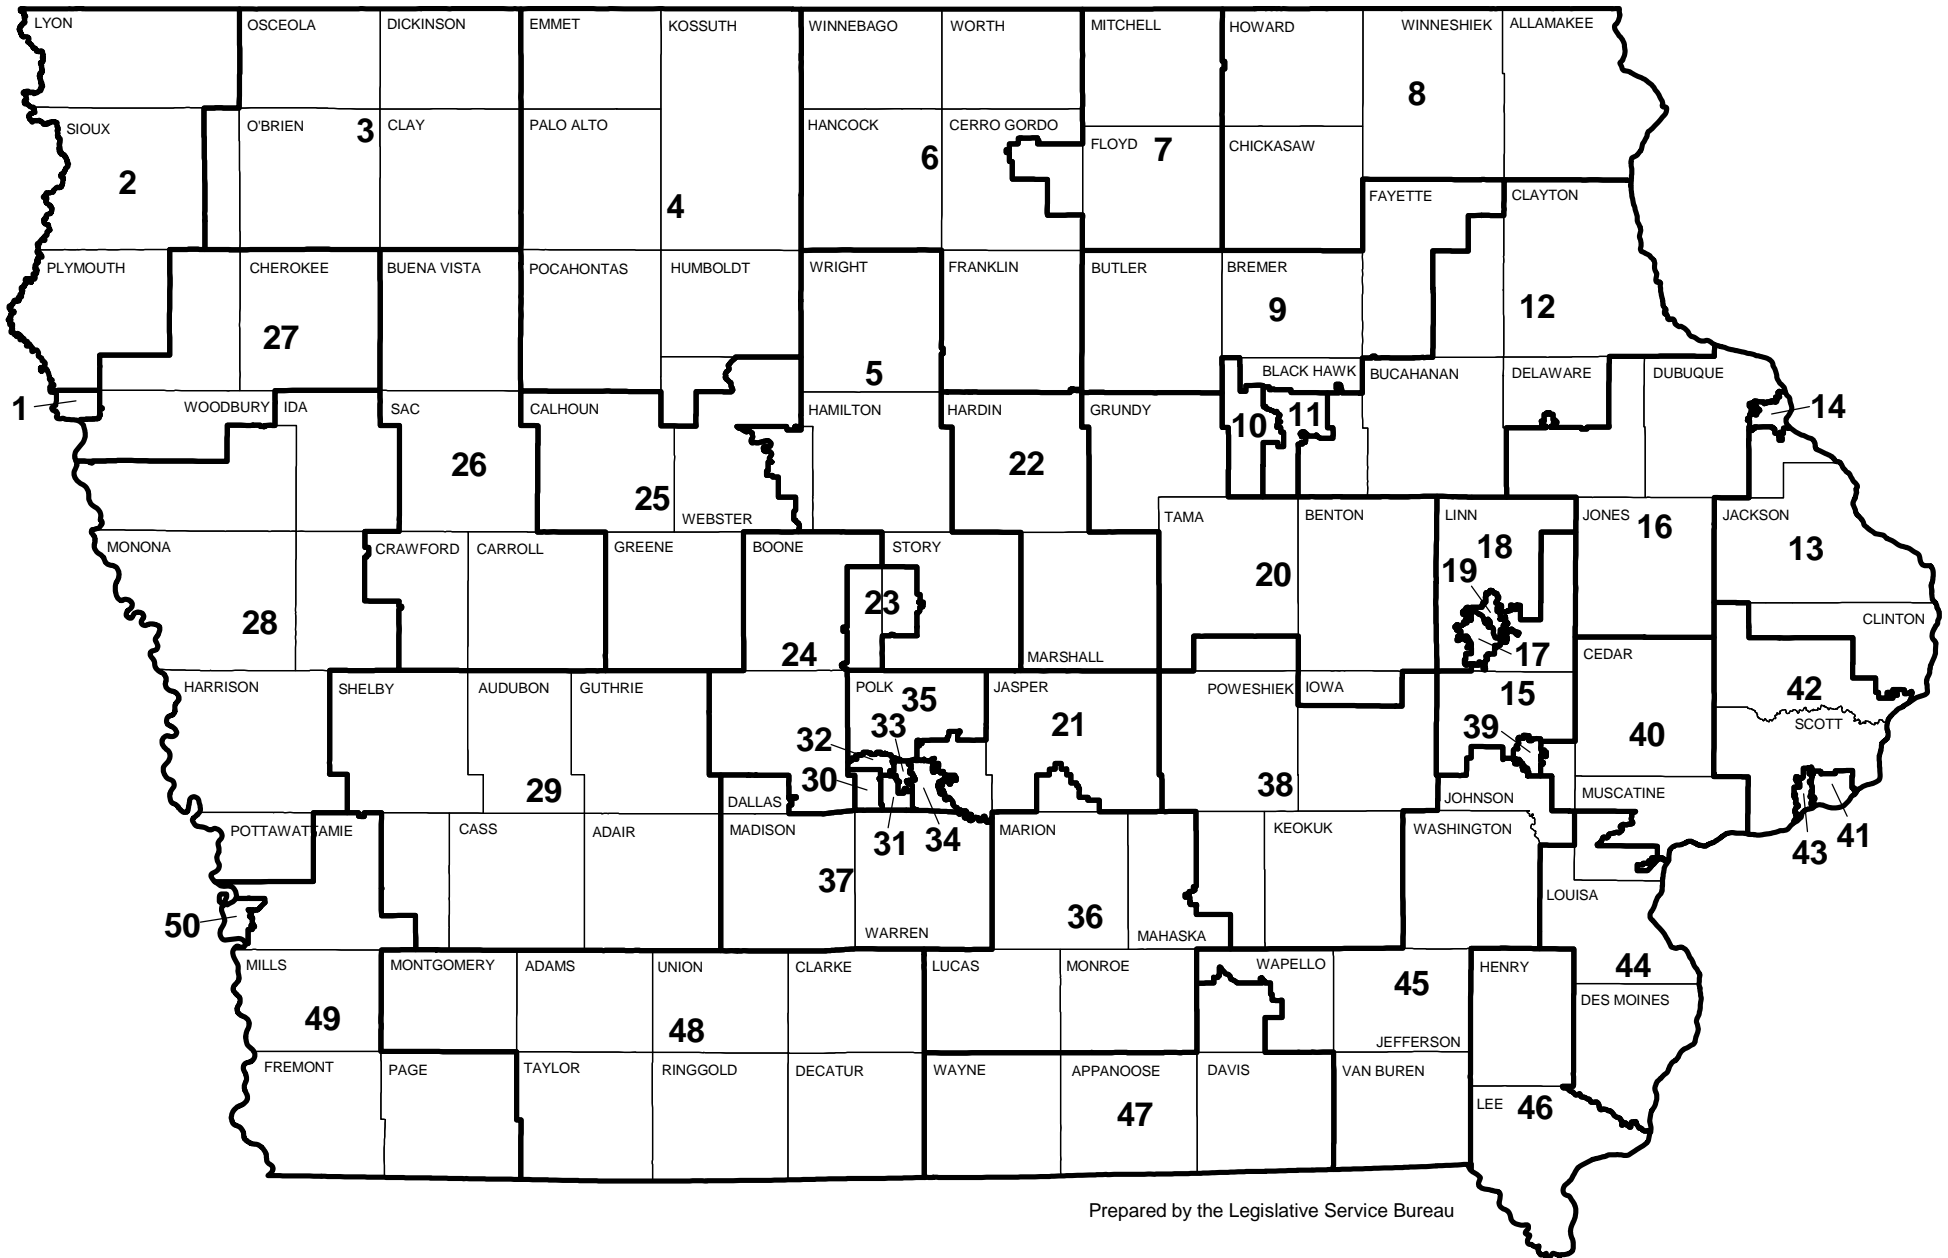

PROPOSED SENATE DISTRICTS

June 2001

Prepared by the Legislative Service Bureau